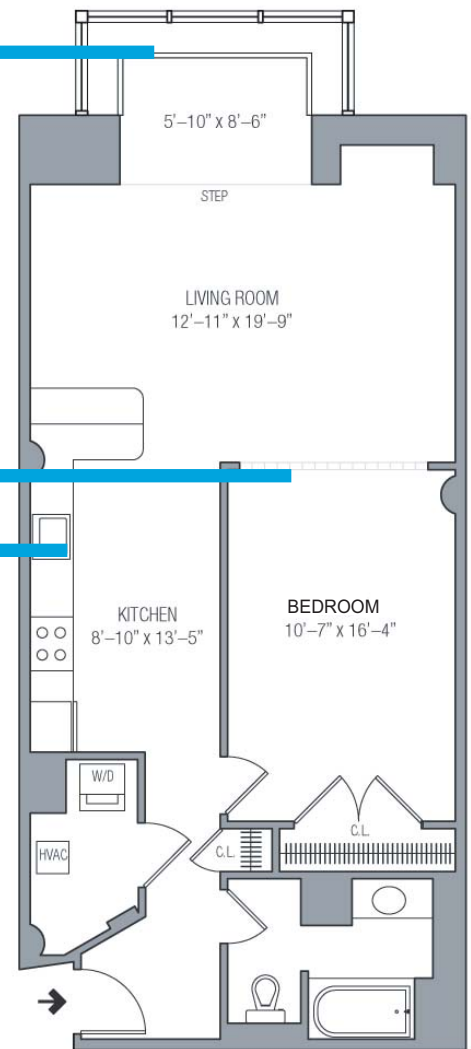

The Zephyr Lofts

Unit 907

689 Luis M. Marin Ave, Jersey City

Offered at \$475,000

Taxes TBD Maintenance \$457/mo

Unit Features

- » 1 Bedroom, 1 Bath, 917 sq feet
- » New York & Hudson River views
- » Loft Ceilings throughout