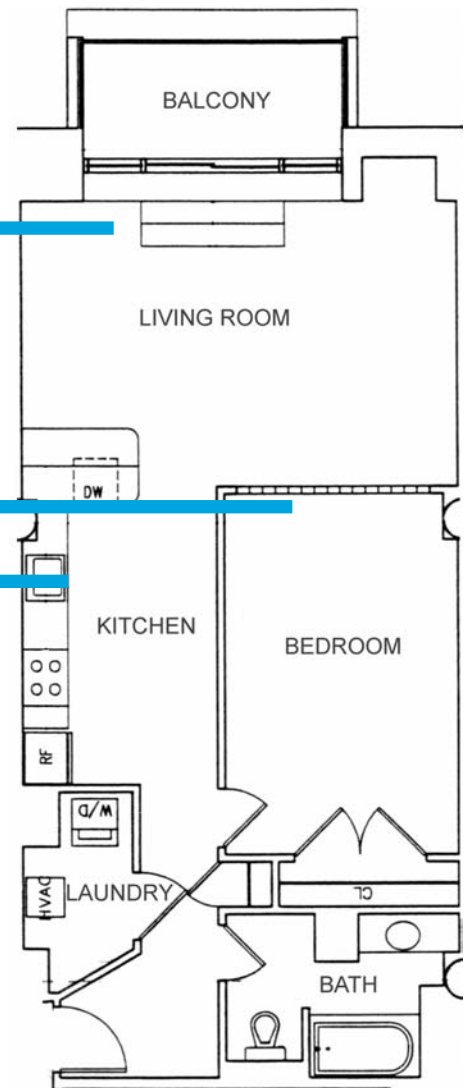

The Zephyr Lofts

Unit 1007

689 Luis M. Marin Ave, Jersey City

Offered at \$479,000

Taxes TBD Maintenance \$433/mo

Unit Features

- » 1 Bedroom, 1 Bath, 880 sq feet
- » New York & Hudson River views
- » 80 sq ft balcony
- » Lofted Living Room